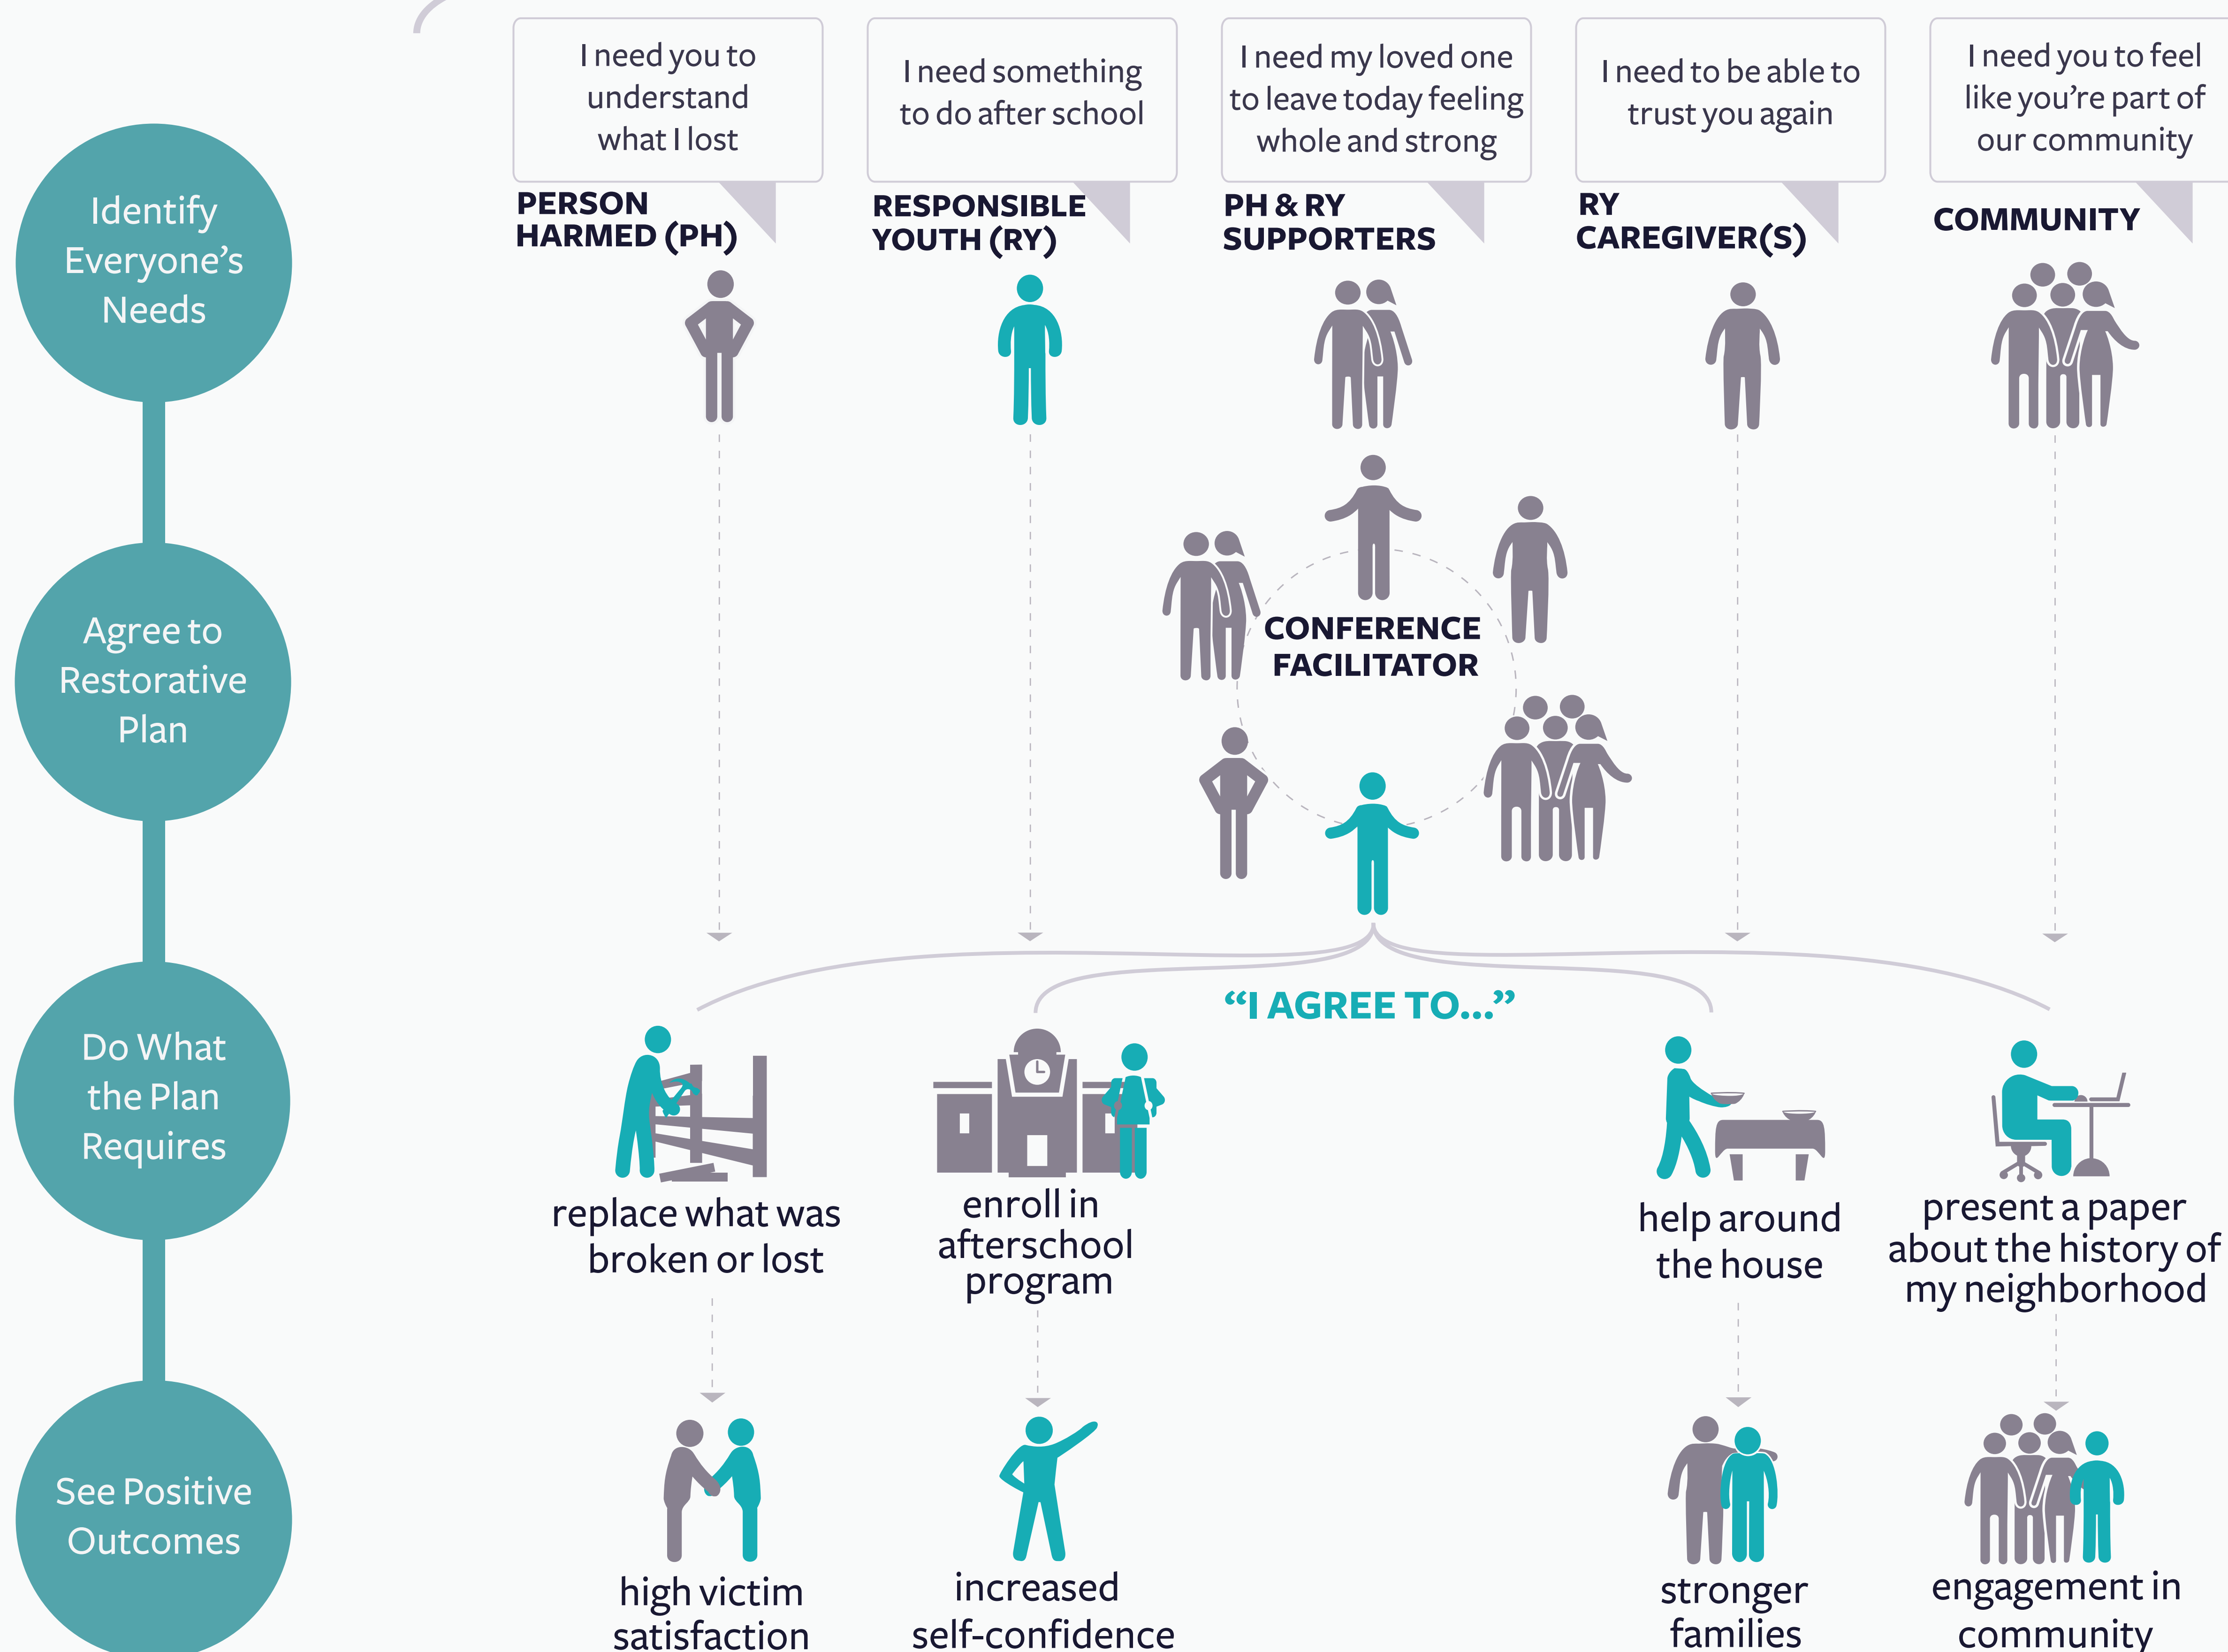

RESTORATIVE COMMUNITY CONFERRING IN ALAMEDA COUNTY

YOUTH INCARCERATION IS THE STRONGEST PREDICTOR OF ADULT INCARCERATION

RESTORATIVE COMMUNITY CONFERENCE

RESTORATIVE JUSTICE IMPROVES OUTCOMES

91% satisfaction for participating victims

44% reduction in recidivism for youth

\$ → \$
long term and short term cost savings

IMPACT/JUSTICE
A National Innovation and Research Center

communityworks
JUSTICE DEMANDS HUMANITY

Created by Eliza Sherpa November 2017