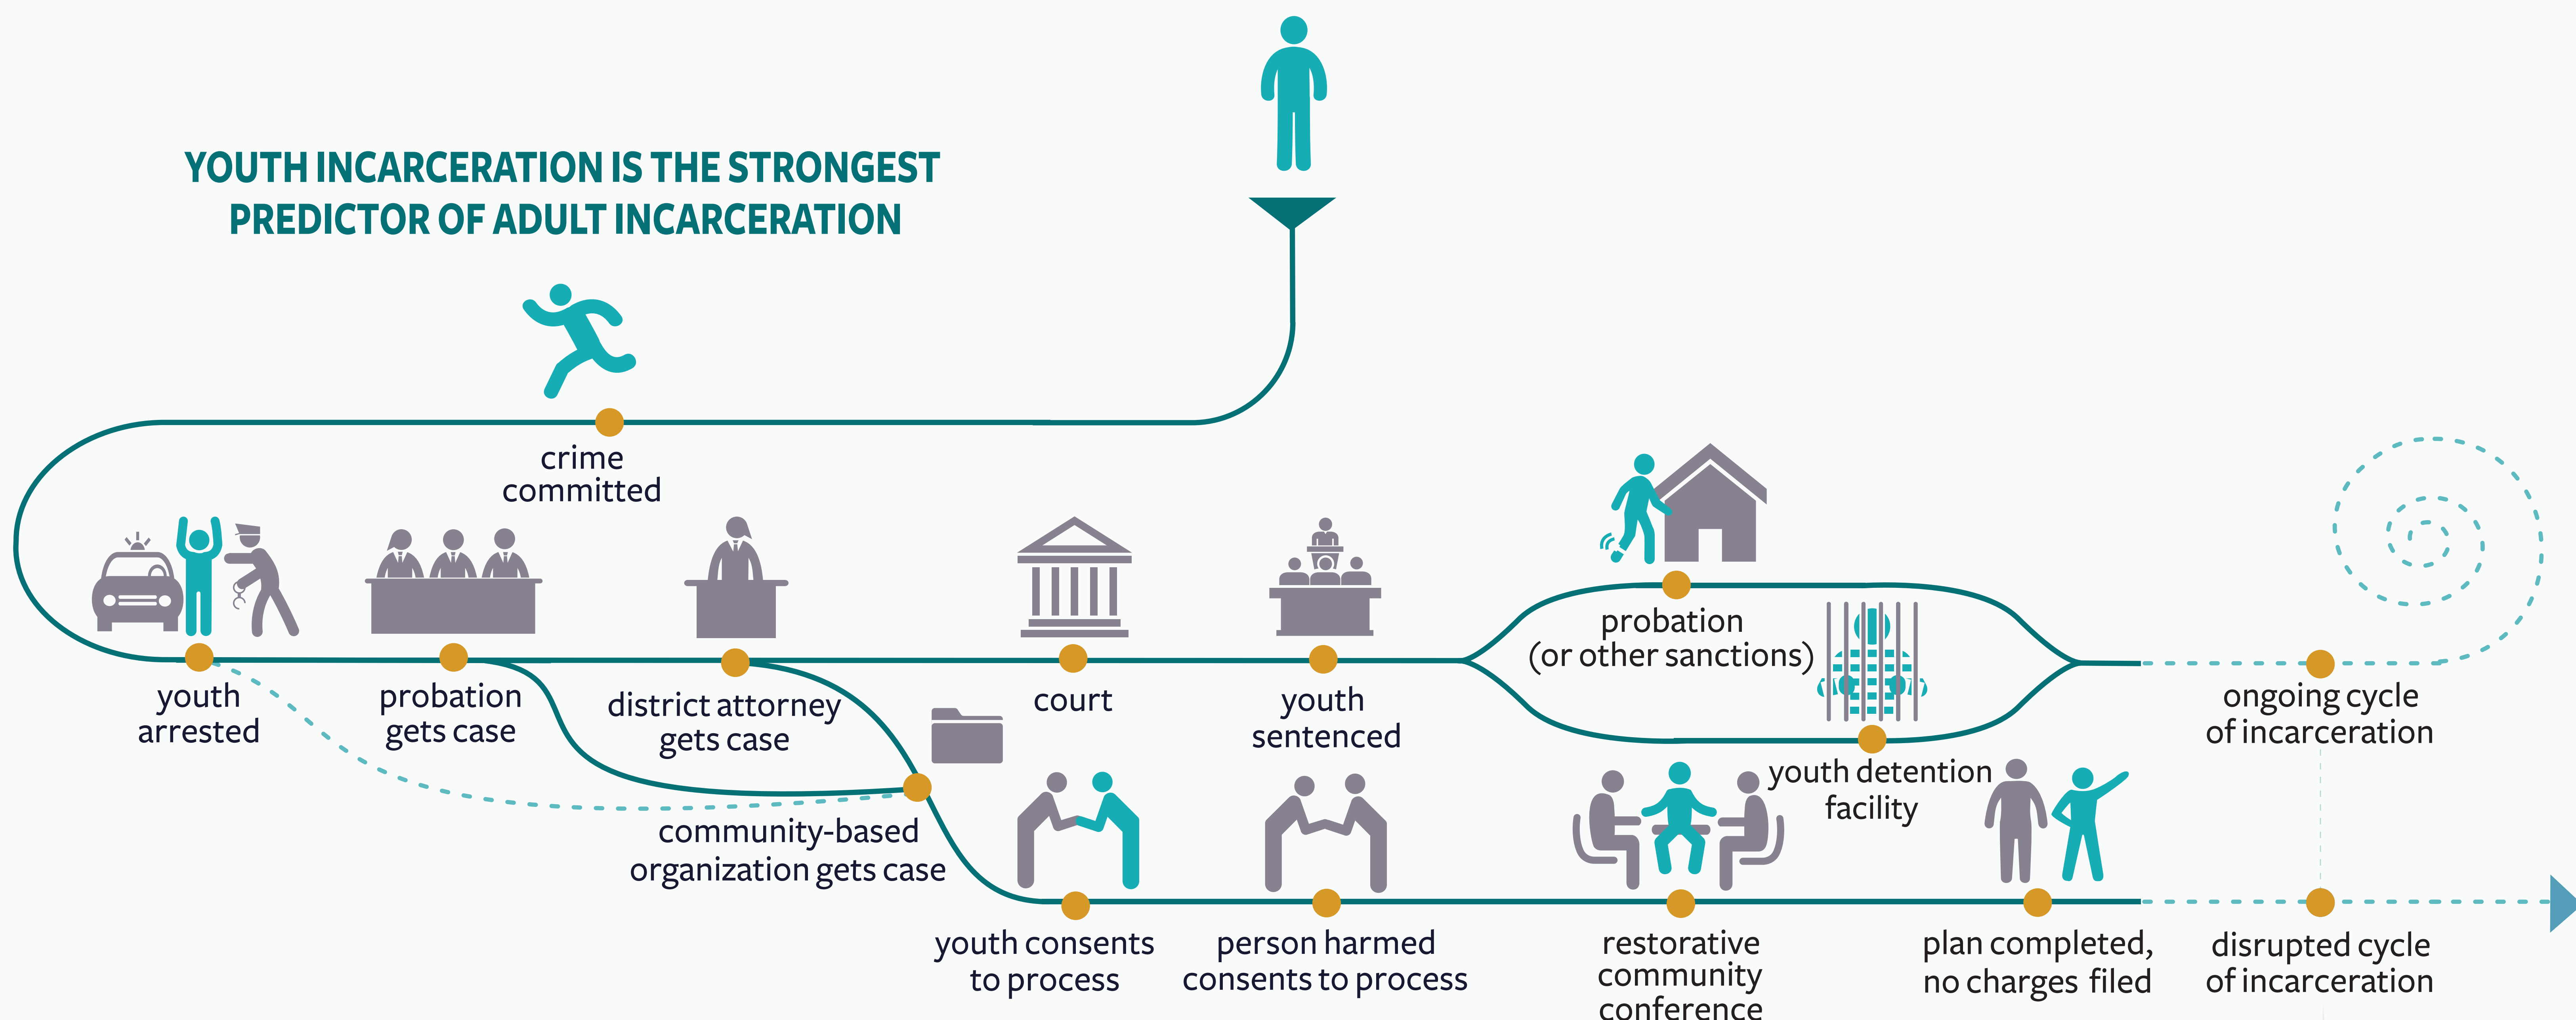

RESTORATIVE COMMUNITY CONFERRING IN ALAMEDA COUNTY

YOUTH INCARCERATION IS THE STRONGEST PREDICTOR OF ADULT INCARCERATION

RESTORATIVE COMMUNITY CONFERENCE

RESTORATIVE JUSTICE IMPROVES OUTCOMES

91% satisfaction for participating victims

44% reduction in recidivism for youth

\$ → \$
long term and short term cost savings

IMPACT/JUSTICE
A National Innovation and Research Center

communityworks
JUSTICE DEMANDS HUMANITY

Created by Eliza Sherpa November 2017